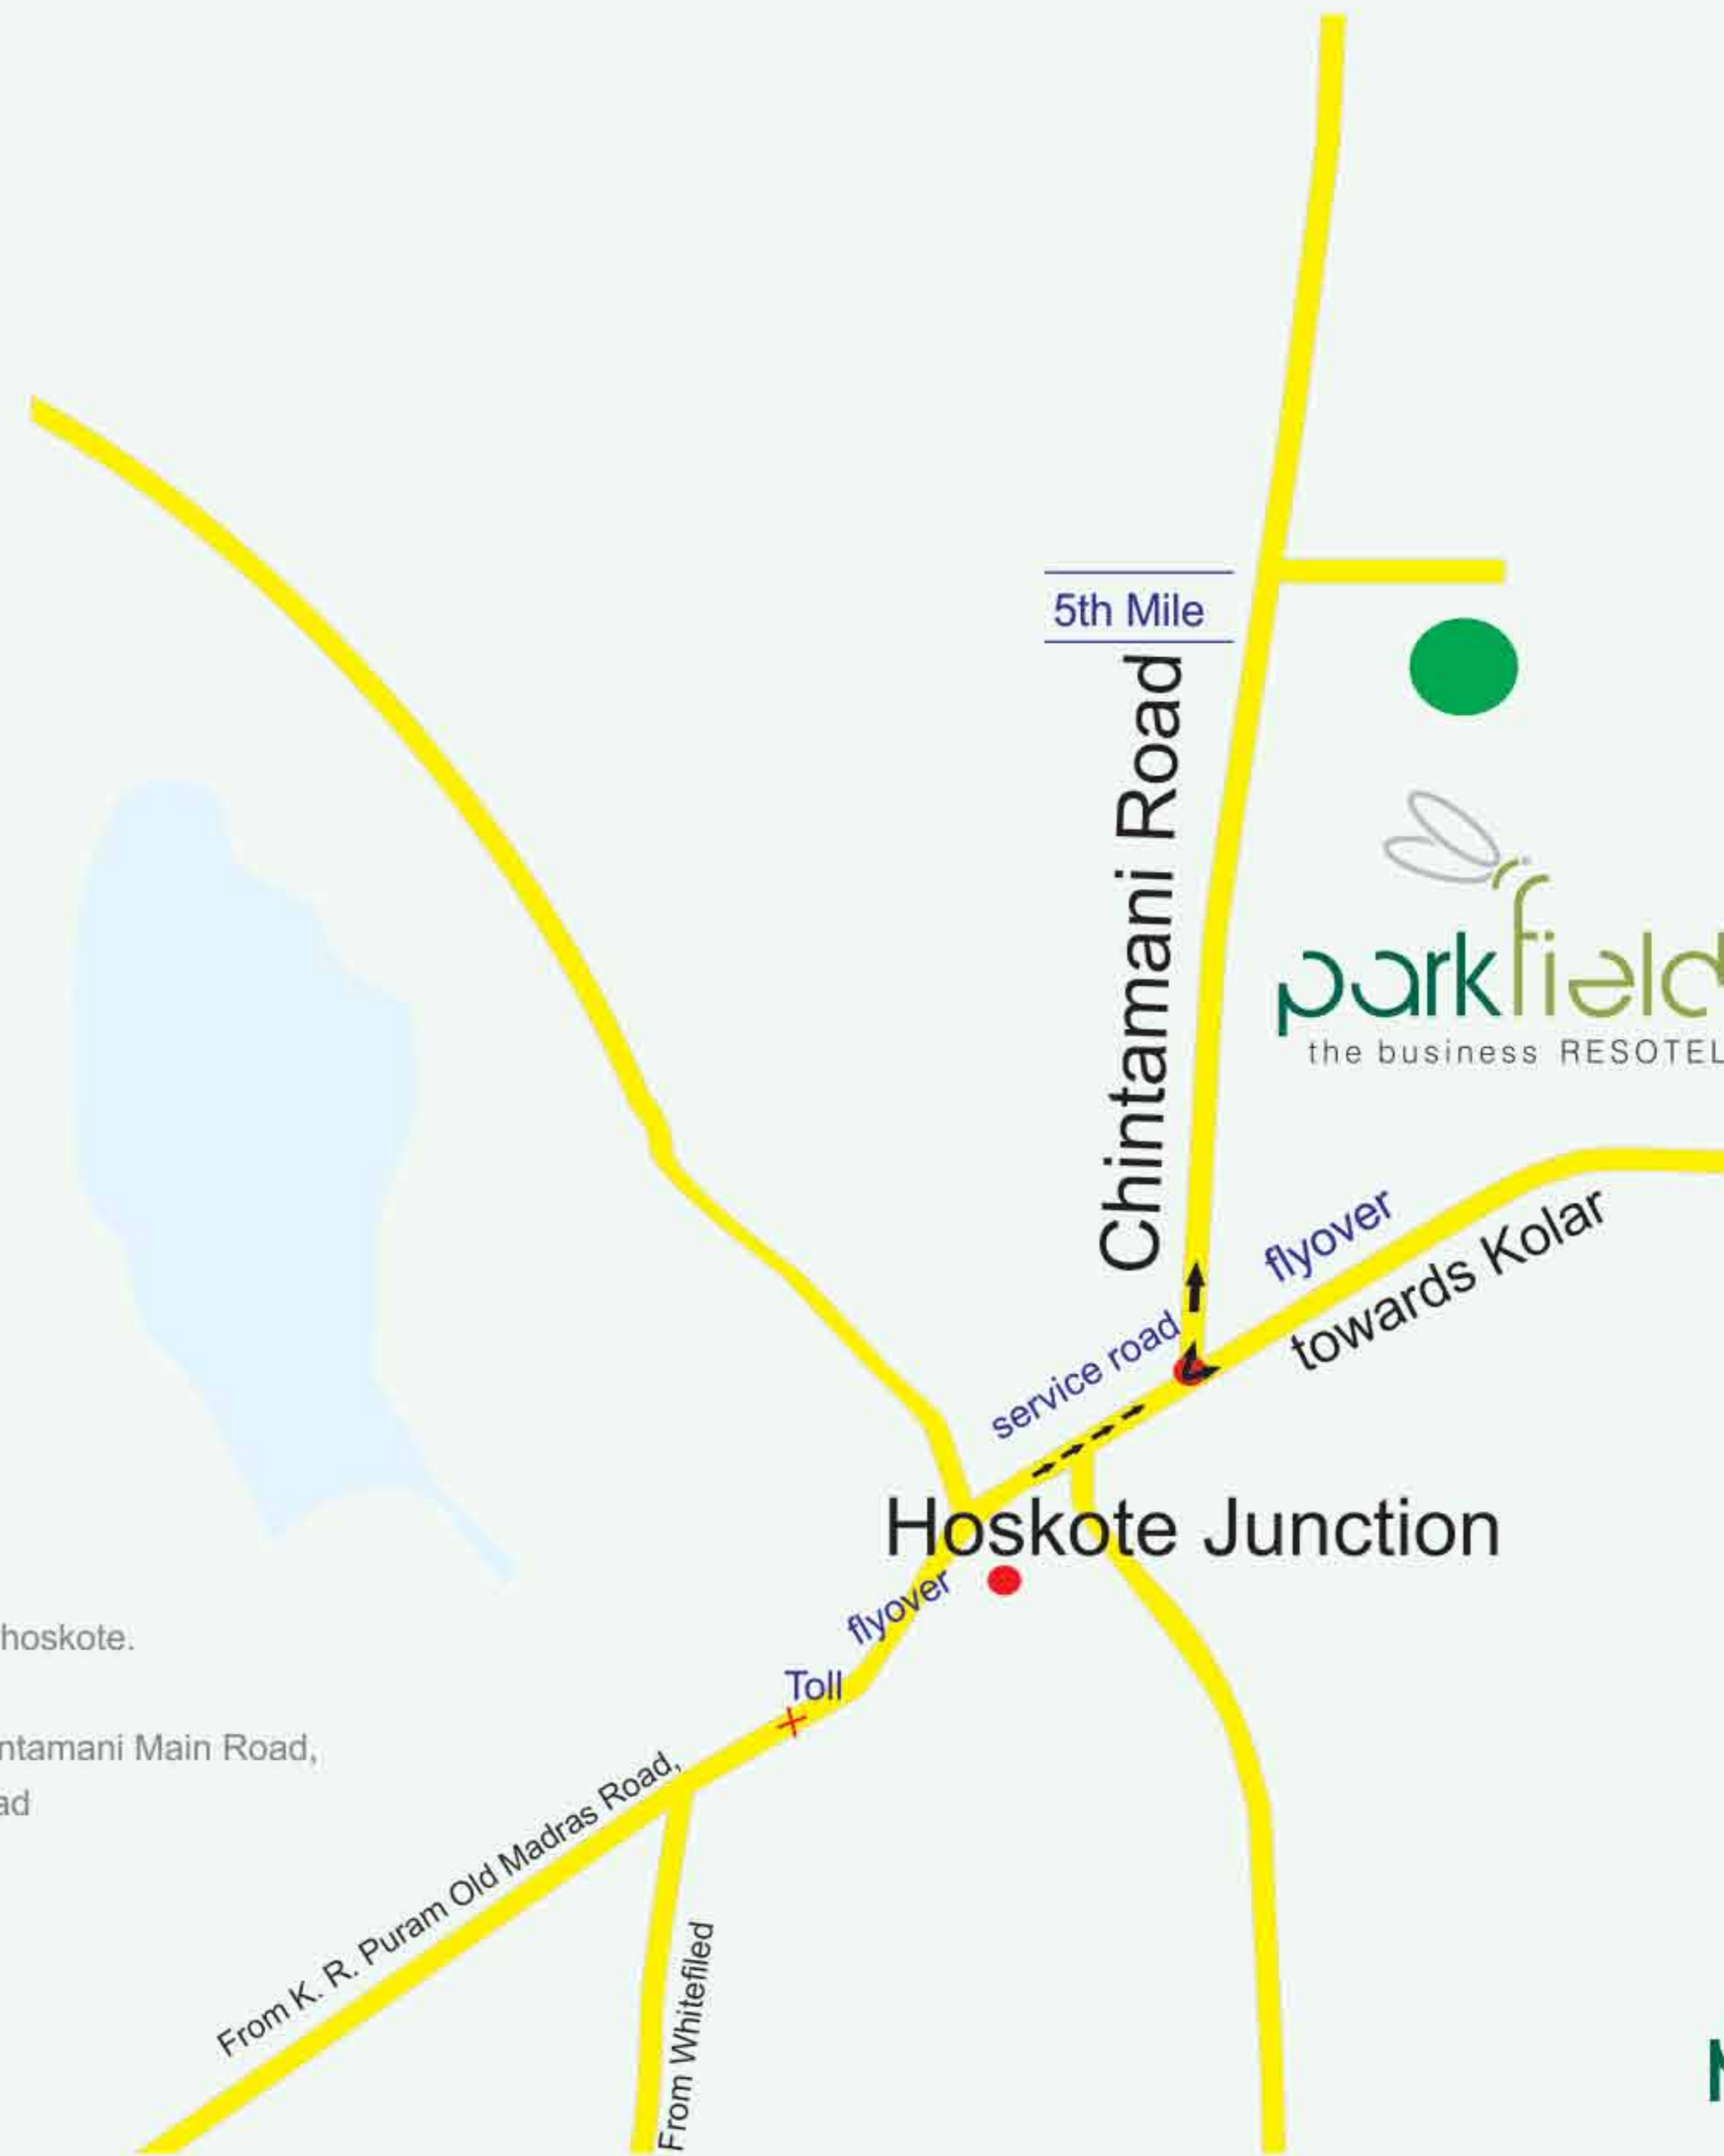

Route map

From KR Puram / Whitefield continue on Old Madras Road towards hoskote.
After the Toll before hoskote , continue on the first flyover.
Approx at 700 mtrs take left deviation before the 2nd Flyover to Chintamani Main Road,
Resort on the 5th Mile @ 500 mts right on the Chintamani Main Road

- 28 kms from Airport
- 32 kms from Bangalore Cantt. Railway Station
- 18 kms from ITPL (International Tech Park Ltd.)

No. 154, Doddanallura
Off Chintamani Main Road
Hoskote, Bangalore 562114
www.parkfield.in